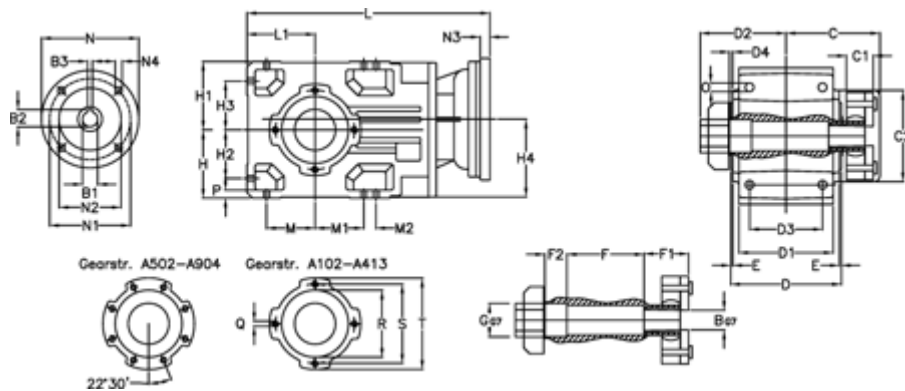

Data Sheet

Article number: 29600317856225
 Description: Bevel helical gearbox
 A303QF30-178,5-P71B5

Measures

B = 30	D1 = 130	F2 = 50	L = 390.5	N3 = -
B1 = 14	D2 = 80	G = 42	L1 = 90	N4 = M8x16
B2 = 16.3	D3 = 95	GA = 14,5 NM	M = 63.0	O = 12.0
B3 = 5	d4 = 5.0	H = 90	M1 = 63.0	P = 11
C = 113.5	Description = A303QF-xx-P71 B5	H1 = 90	M2 = 22	Q = M8x15
C1 = 24	E = 3.0	H2 = 63.0	N = 160	R = 95
C2 = 90.0	F = 95.5	H3 = 63.0	N1 = 130	S = 115
D = 156	F1 = 48.0	H4 = 108.5	N2 = 110	T = 140